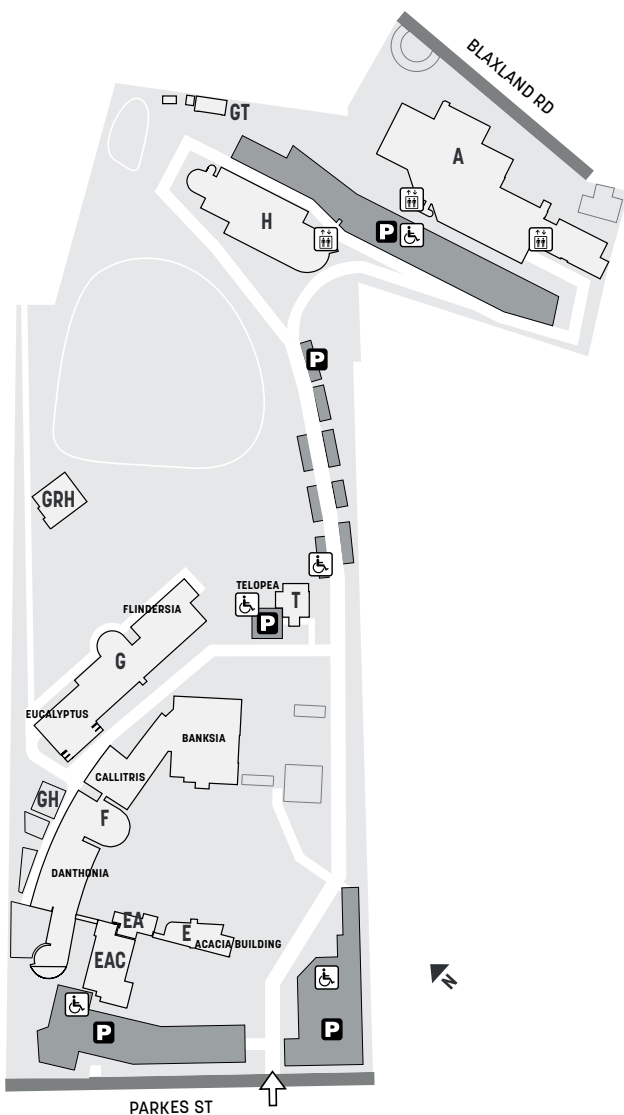

RYDE

LOCATION GUIDE

SERVICES & FACILITIES

- Student Administration H
- Student Association H
- Library H
- Cafeteria H
- Banksia Kiosk Banksia

SPECIALIST CENTRES

- The Ambassador Training Restaurant A
- The Terrace Restaurant A
- The Australian Patisserie Academy A
- The Sydney Coffee Academy A
- The Sydney Wine Academy A
- Le Cordon Bleu A, East side
- Rainforest Room EAC

P Parking

This is a smoke-free location

Visit tafensw.edu.au
 Phone 131 601
 Connect

TAFE NSW

Blaxland Rd
 250 Blaxland Rd
 Ryde 2112

Student parking access via Park Street. Reduced parking rate available.

Ryde Campus is accessible by bus (stop on Blaxland Rd).

20-minute walk from West Ryde or Meadowbank stations.

Work out the best way to get to your campus by using the **Transport NSW trip planner**.