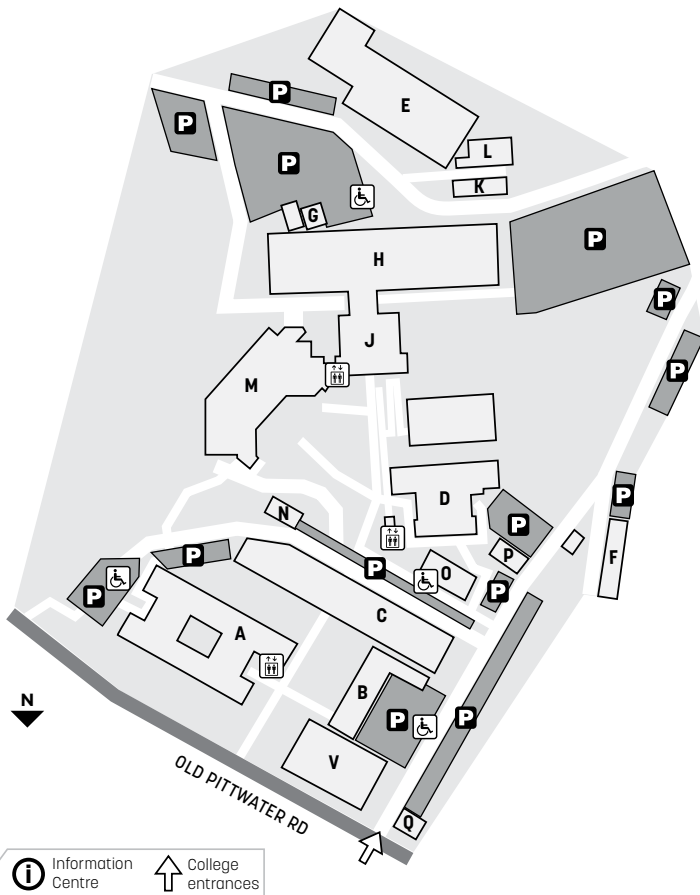

## LOCATION GUIDE

### SERVICES & FACILITIES

- Student Association M
- Student Administration A
- Library M
- Cafeteria M
- Bookshop M

**Pittwater Road**  
 154 Old Pittwater Rd  
 Brookvale 2100

Access via Old Pittwater Road. Reduced parking rate available.

Accessible by bus (Corner of Condamine and Old Pittwater Rd) and private Forest Coach Lines.