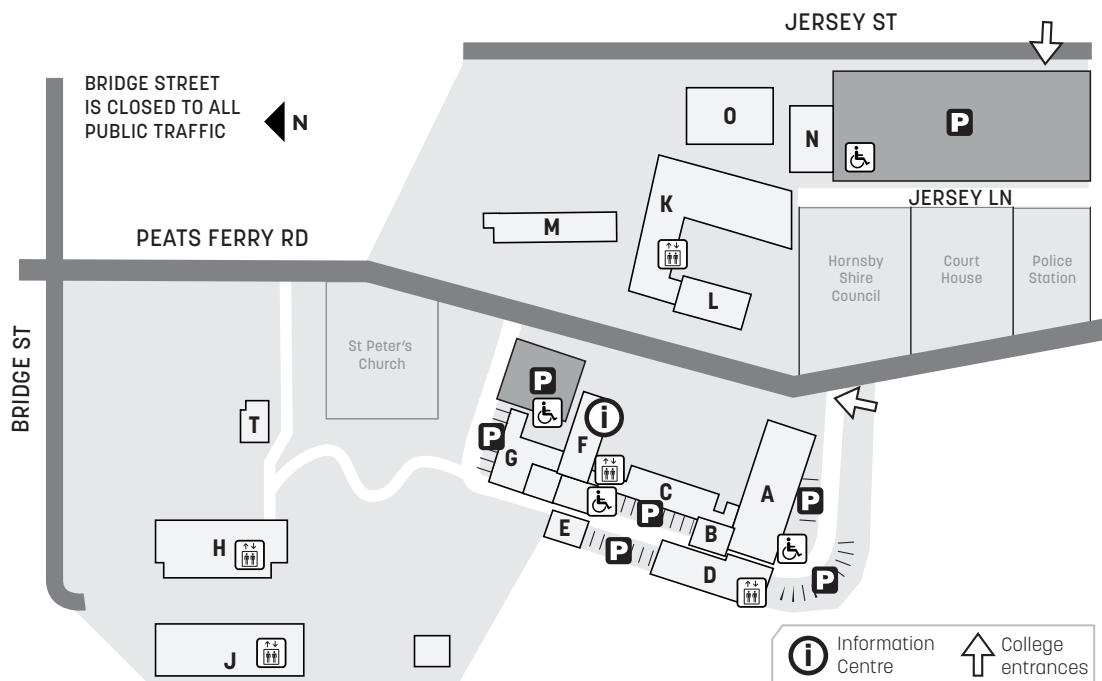

HORNSBY

LOCATION GUIDE

CUSTOMER SERVICE CENTRE

- InfoPoint F

SERVICES + FACILITIES

- Student Association A
- Library A
- Cafeteria A
- Counselling & Career Services C

SPECIALIST CENTRES

- Gallery K
- EcoSkills Training Structure Next to J

P Parking

This is a smoke-free location

Visit tafensw.edu.au
 Phone 131 601
 Connect     

205 Peats Ferry Rd
 Hornsby 2077
 (formerly known as
 Pacific Highway)

Access via Jersey St -
 Block K.

Accessible by bus
 interchange.

10-minute walk from
 Hornsby station.

TAFE NSW

Work out the best way to get to your campus by using the [Transport NSW trip planner](#).