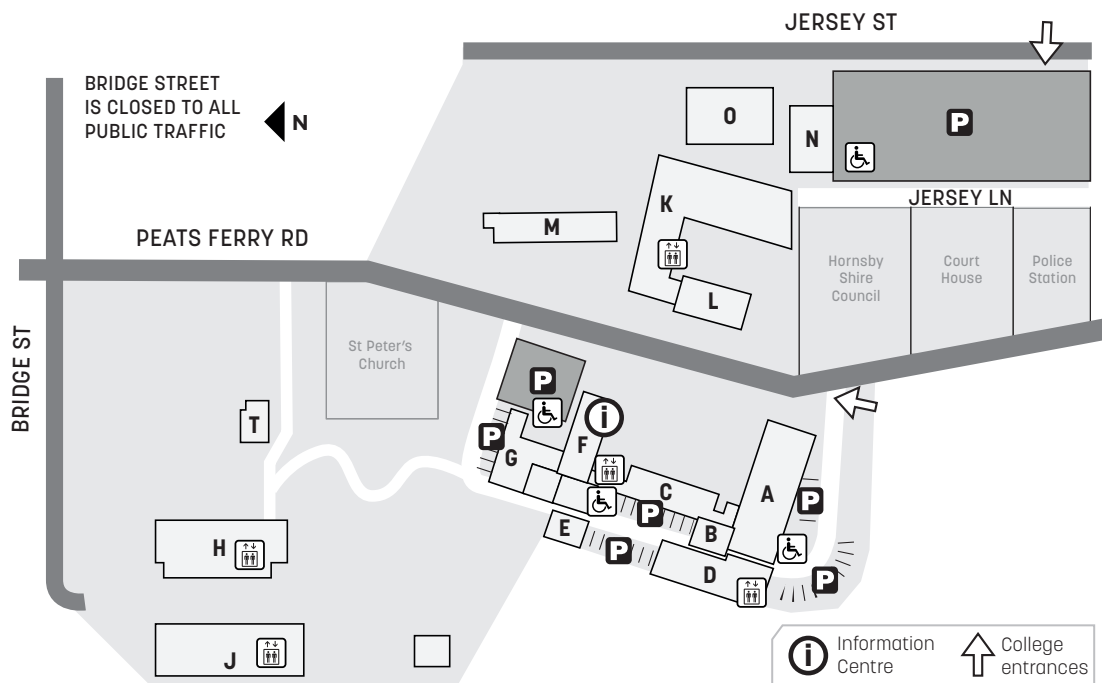

HORNSBY

LOCATION GUIDE

CUSTOMER SERVICE CENTRE

- InfoPoint F

SERVICES + FACILITIES

- Student Association A
- Library A
- Cafeteria A
- Counselling & Career Services C

SPECIALIST CENTRES

- Gallery K
- EcoSkills Training Structure Next to J

P Parking

This is a smoke-free location

Visit tafensw.edu.au
 Phone 131 601
 Connect     

205 Peats Ferry Rd
 Hornsby 2077
 (formerly known as
 Pacific Highway)

Access via Jersey St -
 Block K.

Accessible by bus
 interchange.

10-minute walk from
 Hornsby station.

TAFENSW

Work out the best way to get to your campus by using the [Transport NSW trip planner](#).