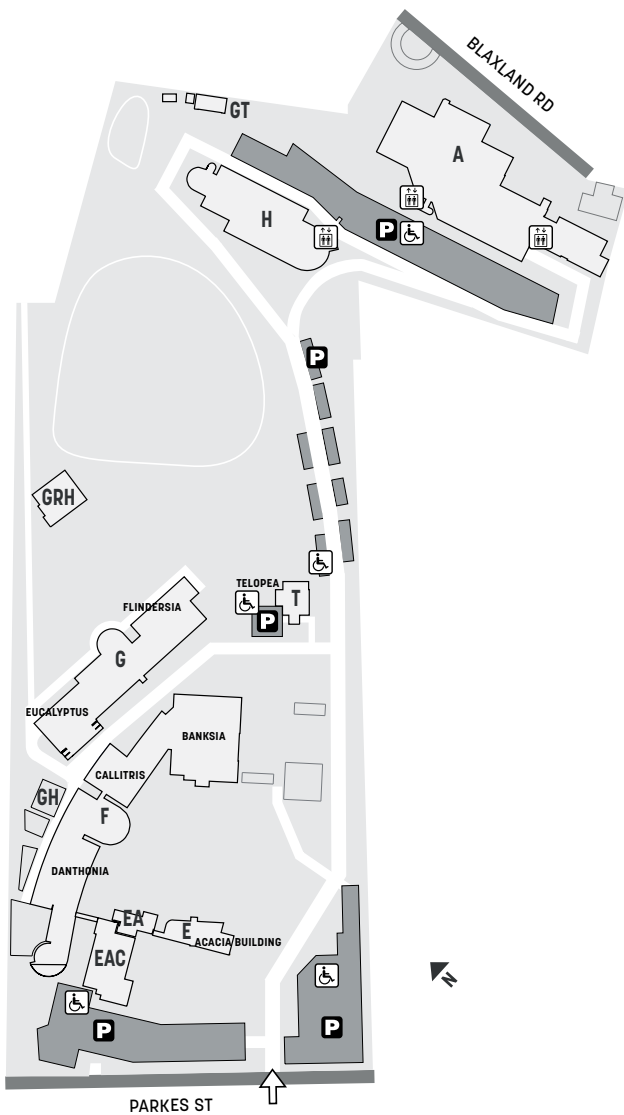

## LOCATION GUIDE

### SERVICES & FACILITIES

- Student Administration H
- Student Association H
- Library H
- Cafeteria H
- Banksia Kiosk Banksia

### SPECIALIST CENTRES

- The Ambassador Training Restaurant A
- The Terrace Restaurant A
- The Australian Patisserie Academy A
- The Sydney Coffee Academy A
- The Sydney Wine Academy A
- Le Cordon Bleu A, East side
- Rainforest Room EAC