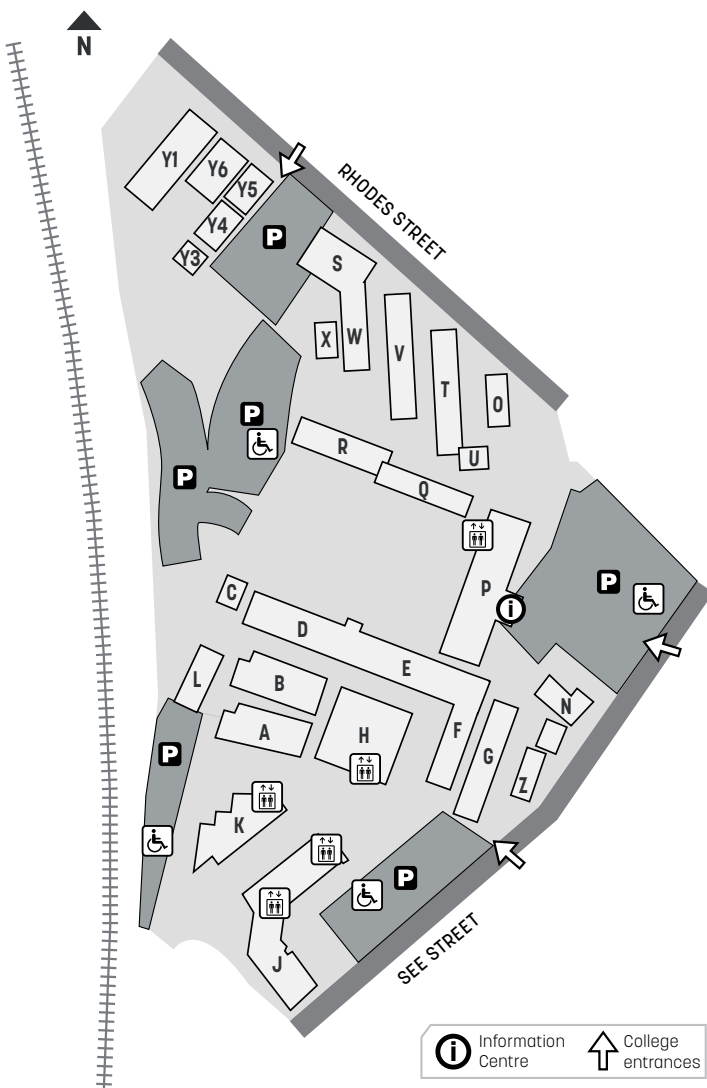

MEADOWSBANK

LOCATION GUIDE

CUSTOMER SERVICE CENTRE

- InfoPoint P, Level 2

SERVICES & FACILITIES

- Student Association P
- Library P
- Cafeteria P

SPECIALIST CENTRES

- Gamarada Aboriginal Learning Centre H
- See Street Gallery Between N and Z
- Hair, Beauty and Make-Up Academy J, Level 4
- Gym S

P Parking

 This is a smoke-free location

Visit tafensw.edu.au
 Phone 131 601
 Connect     

See St
 See St
 Meadowbank 2114

Access via See St and Rhodes St. Reduced parking rate available.

Accessible by private bus (North and Western Bus Co).

7-minute walk from Meadowbank station.

TAFENSW

Work out the best way to get to your campus by using the [Transport NSW trip planner](#).