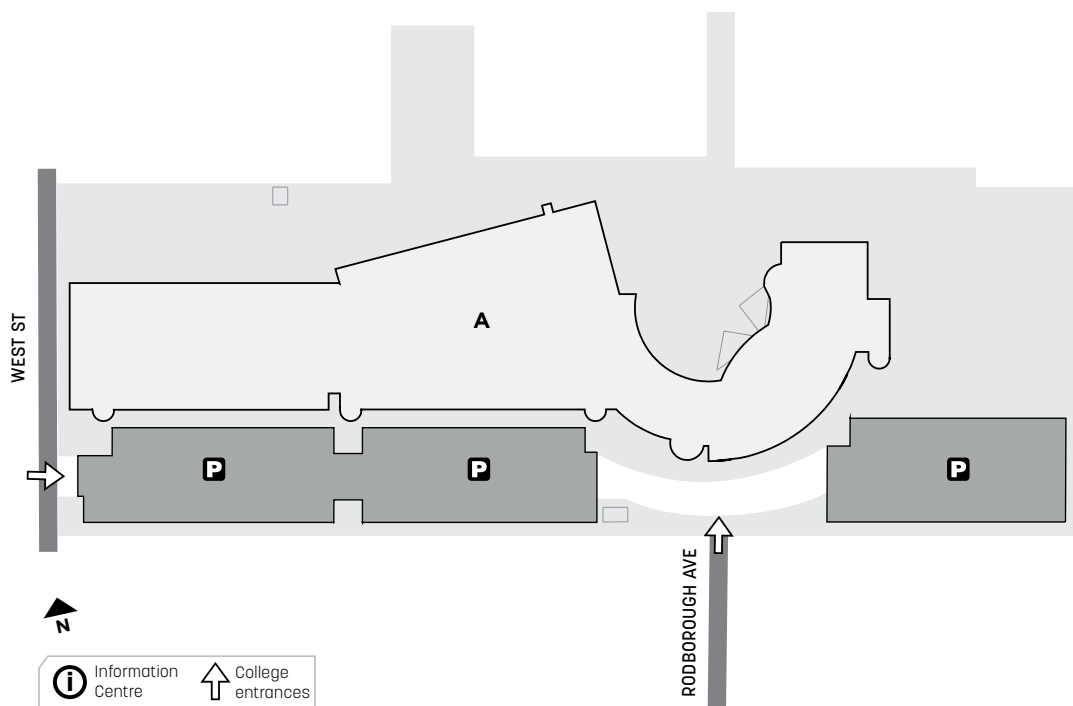

CROWS NEST

LOCATION GUIDE

SERVICES + FACILITIES

- Student Administration
- Student Association
- Library
- Cafeteria

- A, Ground Floor
- A, Level 1
- A, Level 3
- A, Level 1

SPECIALIST CENTRES

- Fusion Training Restaurant A, Level 2
- P** Parking

Visit www.tafensw.edu.au
 Phone 131 601
 Connect     

West Street
 149 West Street
 Crows Nest 2065

Access via West Street.
 Reduced parking rate
 available.

The campus is accessible
 by bus (stops in Miller or
 Falcon St).

20-minute walk from
 St Leonards station.